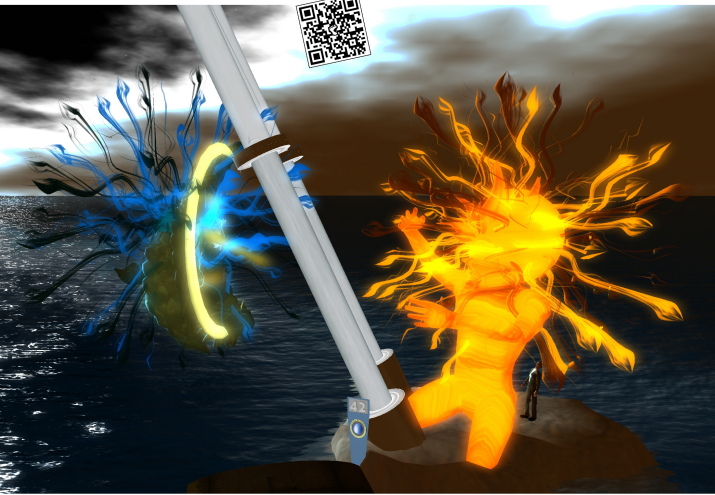

MARCH MÄRZ MARS	APRIL AVRIL	MAY MAI
MO	MONDAY MONTAG LUNDI			
TU	TUESDAY DIENSTAG MARDI		1	
WE	WEDNESDAY MITTWOCH MERCREDI		2	
TH	THURSDAY DONNERSTAG JEUDI		3	1
FR	FRIDAY FREITAG VENDREDI		4	2
SA	SATURDAY SAMSTAG SAMEDI	1	5	3
SU	SUNDAY SONNTAG DIMANCHE	2	6	4
MO	MONDAY MONTAG LUNDI	3	7	5
TU	TUESDAY DIENSTAG MARDI	4	8	6
WE	WEDNESDAY MITTWOCH MERCREDI	5	9	7
TH	THURSDAY DONNERSTAG JEUDI	6	10	8
FR	FRIDAY FREITAG VENDREDI	7	11	9
SA	SATURDAY SAMSTAG SAMEDI	8	12	10
SU	SUNDAY SONNTAG DIMANCHE	9	13	11
MO	MONDAY MONTAG LUNDI	10	14	12
TU	TUESDAY DIENSTAG MARDI	11	15	13
WE	WEDNESDAY MITTWOCH MERCREDI	12	16	14
TH	THURSDAY DONNERSTAG JEUDI	13	17	15
FR	FRIDAY FREITAG VENDREDI	14	18	16
SA	SATURDAY SAMSTAG SAMEDI	15	19	17
SU	SUNDAY SONNTAG DIMANCHE	16	20	18
MO	MONDAY MONTAG LUNDI	17	21	19
TU	TUESDAY DIENSTAG MARDI	18	22	20
WE	WEDNESDAY MITTWOCH MERCREDI	19	23	21
TH	THURSDAY DONNERSTAG JEUDI	20	24	22
FR	FRIDAY FREITAG VENDREDI	21	25	23
SA	SATURDAY SAMSTAG SAMEDI	22	26	24
SU	SUNDAY SONNTAG DIMANCHE	23	27	25
MO	MONDAY MONTAG LUNDI	24	28	26
TU	TUESDAY DIENSTAG MARDI	25	29	27
WE	WEDNESDAY MITTWOCH MERCREDI	26	30	28
TH	THURSDAY DONNERSTAG JEUDI	27		29
FR	FRIDAY FREITAG VENDREDI	28		30
SA	SATURDAY SAMSTAG SAMEDI	29		31
SU	SUNDAY SONNTAG DIMANCHE	30		
MO	MONDAY MONTAG LUNDI	31		
TU	TUESDAY DIENSTAG MARDI