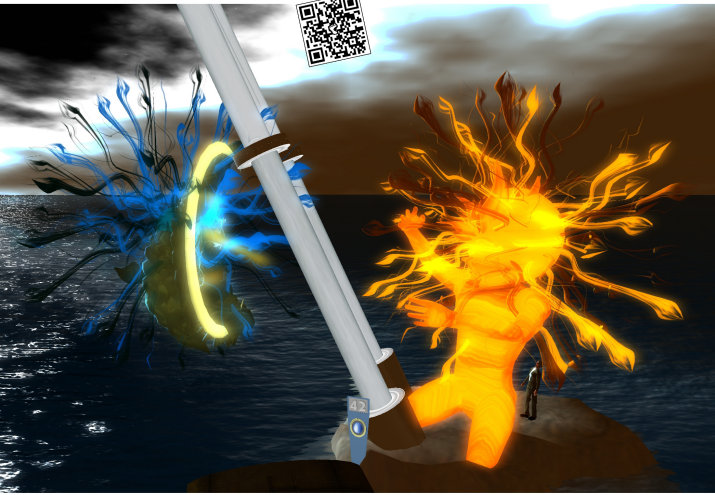

MARCH MÄRZ MARS	APRIL APRIL AVRIL	MAY MAI MAI
MO	MONDAY MONTAG LUNDI			
TU	TUESDAY DIENSTAG MARDI		1	
WE	WEDNESDAY MITTWOCH MERCREDI		2	
TH	THURSDAY DONNERSTAG JEUDI		3	1
FR	FRIDAY FREITAG VENDREDI		4	2
SA	SATURDAY SAMSTAG SAMEDI	1	5	3
SU	SUNDAY SONNTAG DIMANCHE	2	6	4
MO	MONDAY MONTAG LUNDI	3	7	5
TU	TUESDAY DIENSTAG MARDI	4	8	6
WE	WEDNESDAY MITTWOCH MERCREDI	5	9	7
TH	THURSDAY DONNERSTAG JEUDI	6	10	8
FR	FRIDAY FREITAG VENDREDI	7	11	9
SA	SATURDAY SAMSTAG SAMEDI	8	12	10
SU	SUNDAY SONNTAG DIMANCHE	9	13	11
MO	MONDAY MONTAG LUNDI	10	14	12
TU	TUESDAY DIENSTAG MARDI	11	15	13
WE	WEDNESDAY MITTWOCH MERCREDI	12	16	14
TH	THURSDAY DONNERSTAG JEUDI	13	17	15
FR	FRIDAY FREITAG VENDREDI	14	18	16
SA	SATURDAY SAMSTAG SAMEDI	15	19	17
SU	SUNDAY SONNTAG DIMANCHE	16	20	18
MO	MONDAY MONTAG LUNDI	17	21	19
TU	TUESDAY DIENSTAG MARDI	18	22	20
WE	WEDNESDAY MITTWOCH MERCREDI	19	23	21
TH	THURSDAY DONNERSTAG JEUDI	20	24	22
FR	FRIDAY FREITAG VENDREDI	21	25	23
SA	SATURDAY SAMSTAG SAMEDI	22	26	24
SU	SUNDAY SONNTAG DIMANCHE	23	27	25
MO	MONDAY MONTAG LUNDI	24	28	26
TU	TUESDAY DIENSTAG MARDI	25	29	27
WE	WEDNESDAY MITTWOCH MERCREDI	26	30	28
TH	THURSDAY DONNERSTAG JEUDI	27		29
FR	FRIDAY FREITAG VENDREDI	28		30
SA	SATURDAY SAMSTAG SAMEDI	29		31
SU	SUNDAY SONNTAG DIMANCHE	30		
MO	MONDAY MONTAG LUNDI	31		
TU	TUESDAY DIENSTAG MARDI